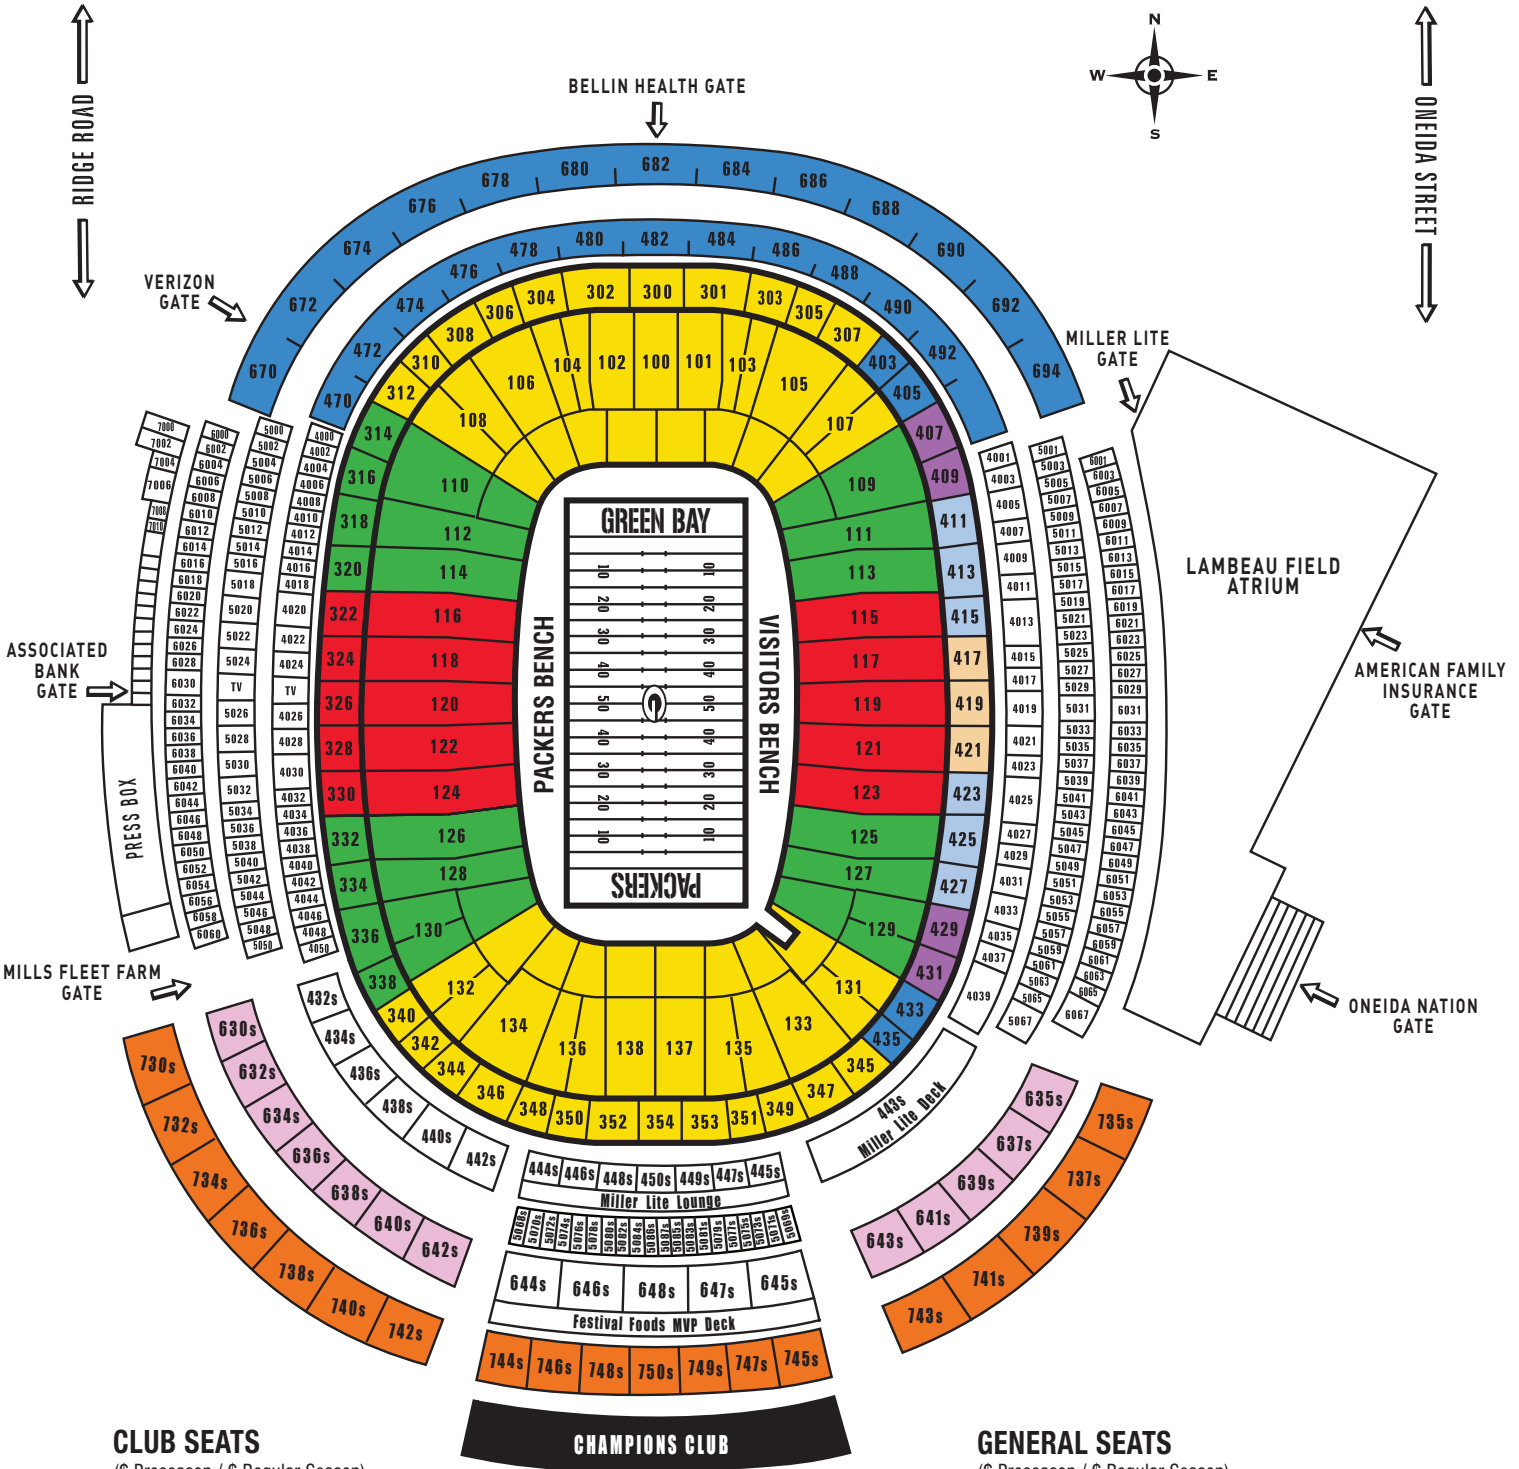

LAMBEAU FIELD

← LOMBARDI AVENUE →

(\$ Preseason / \$ Regular Season)

- \$131-\$136 / \$261-\$276
- \$147-\$158 / \$302-\$318
- \$168-\$176 / \$338-\$356
- \$186-\$193 / \$376-\$388
- \$188-\$194 / \$383-\$394

GENERAL SEATS

(\$ Preseason / \$ Regular Season)

- \$52 / \$102
- \$57 / \$112
- \$60 / \$115
- \$64 / \$119
- \$69 / \$129

↑ SHOPKO GATE