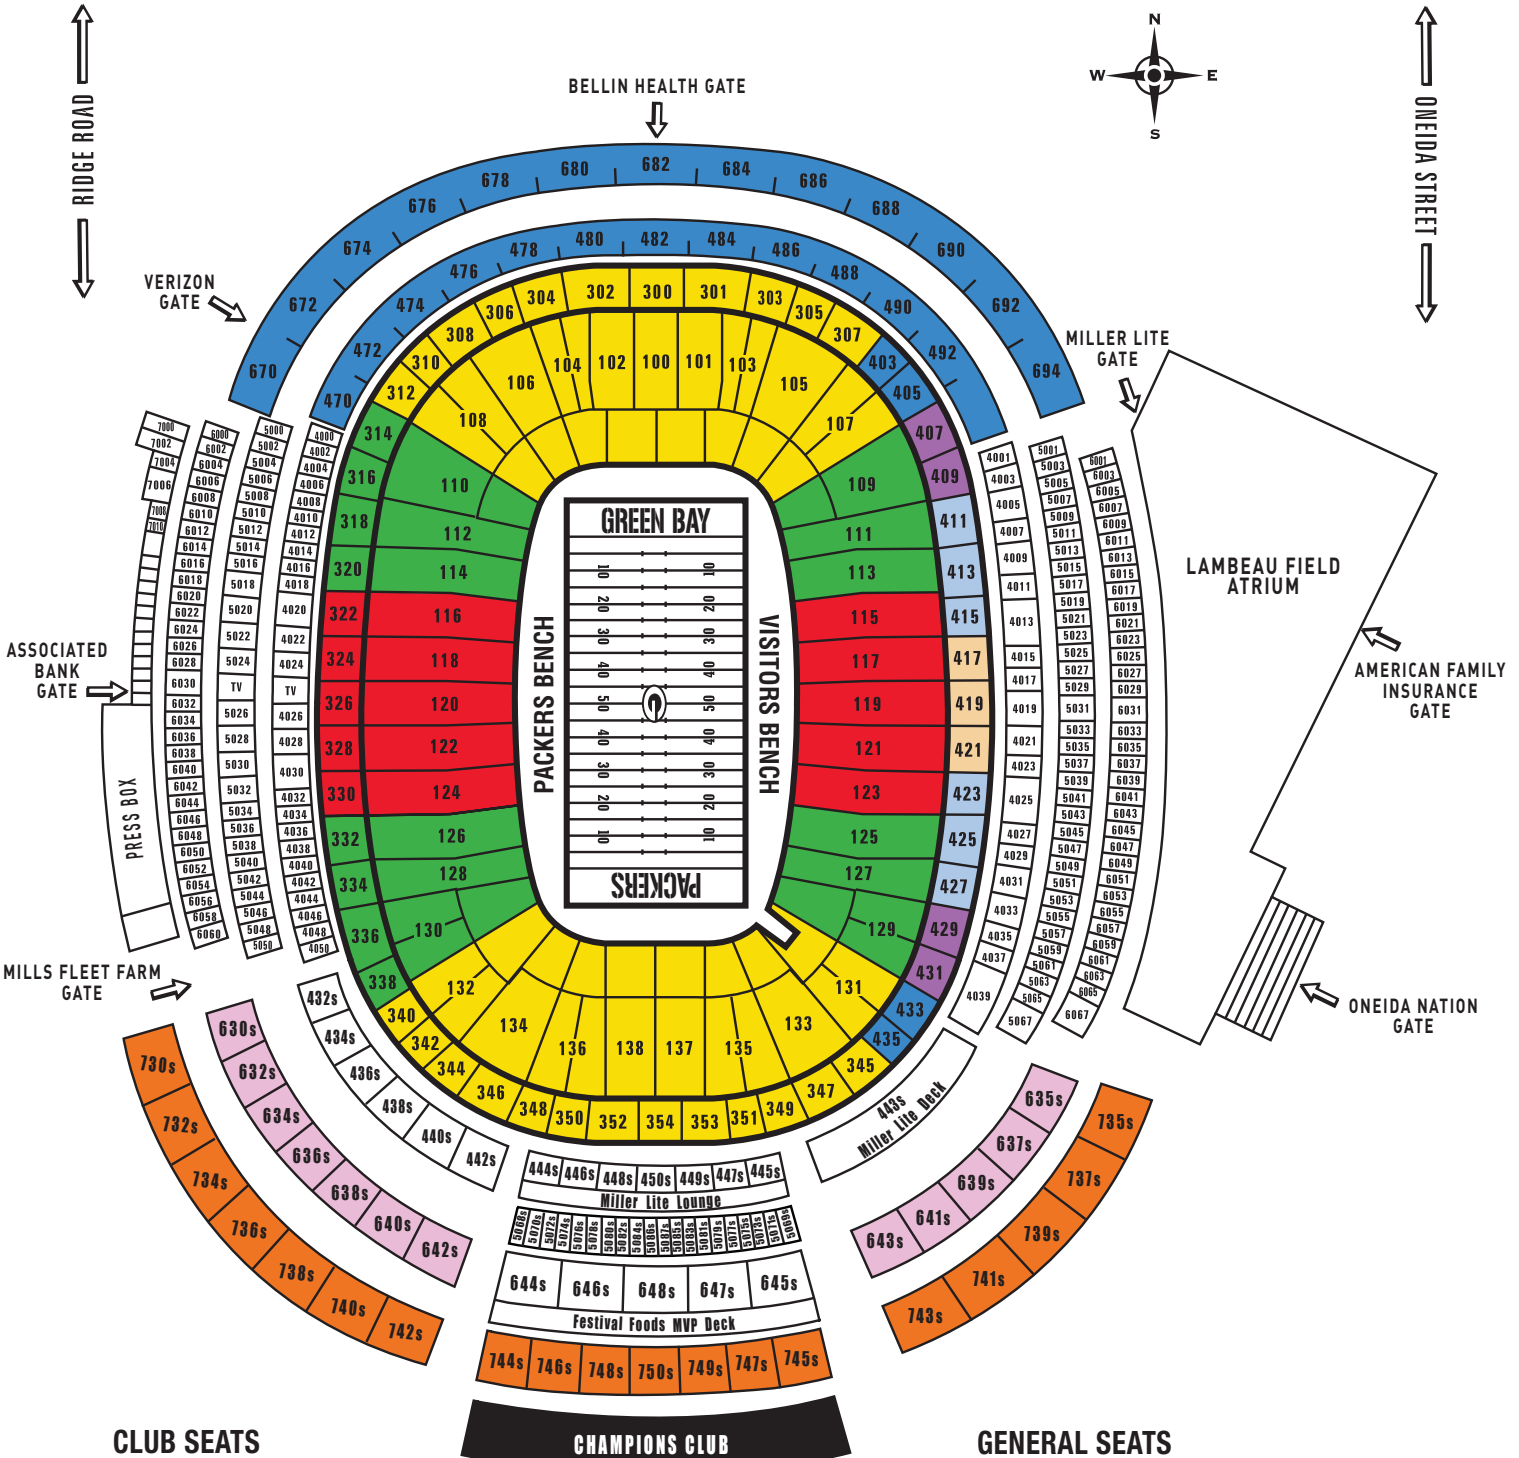

LAMBEAU FIELD

← LOMBARDI AVENUE →

CLUB SEATS

(\$ Preseason / \$ Regular Season)

- \$137-\$145 / \$272-\$290
- \$158-\$165 / \$313-\$325
- \$174-\$186 / \$354-\$371
- \$193-\$206 / \$388-\$406
- \$198-\$206 / \$393-\$411

GENERAL SEATS

(\$ Preseason / \$ Regular Season)

- \$54 / \$109
- \$59 / \$119
- \$62 / \$122
- \$66 / \$126
- \$71 / \$136

↑ SHOPKO GATE