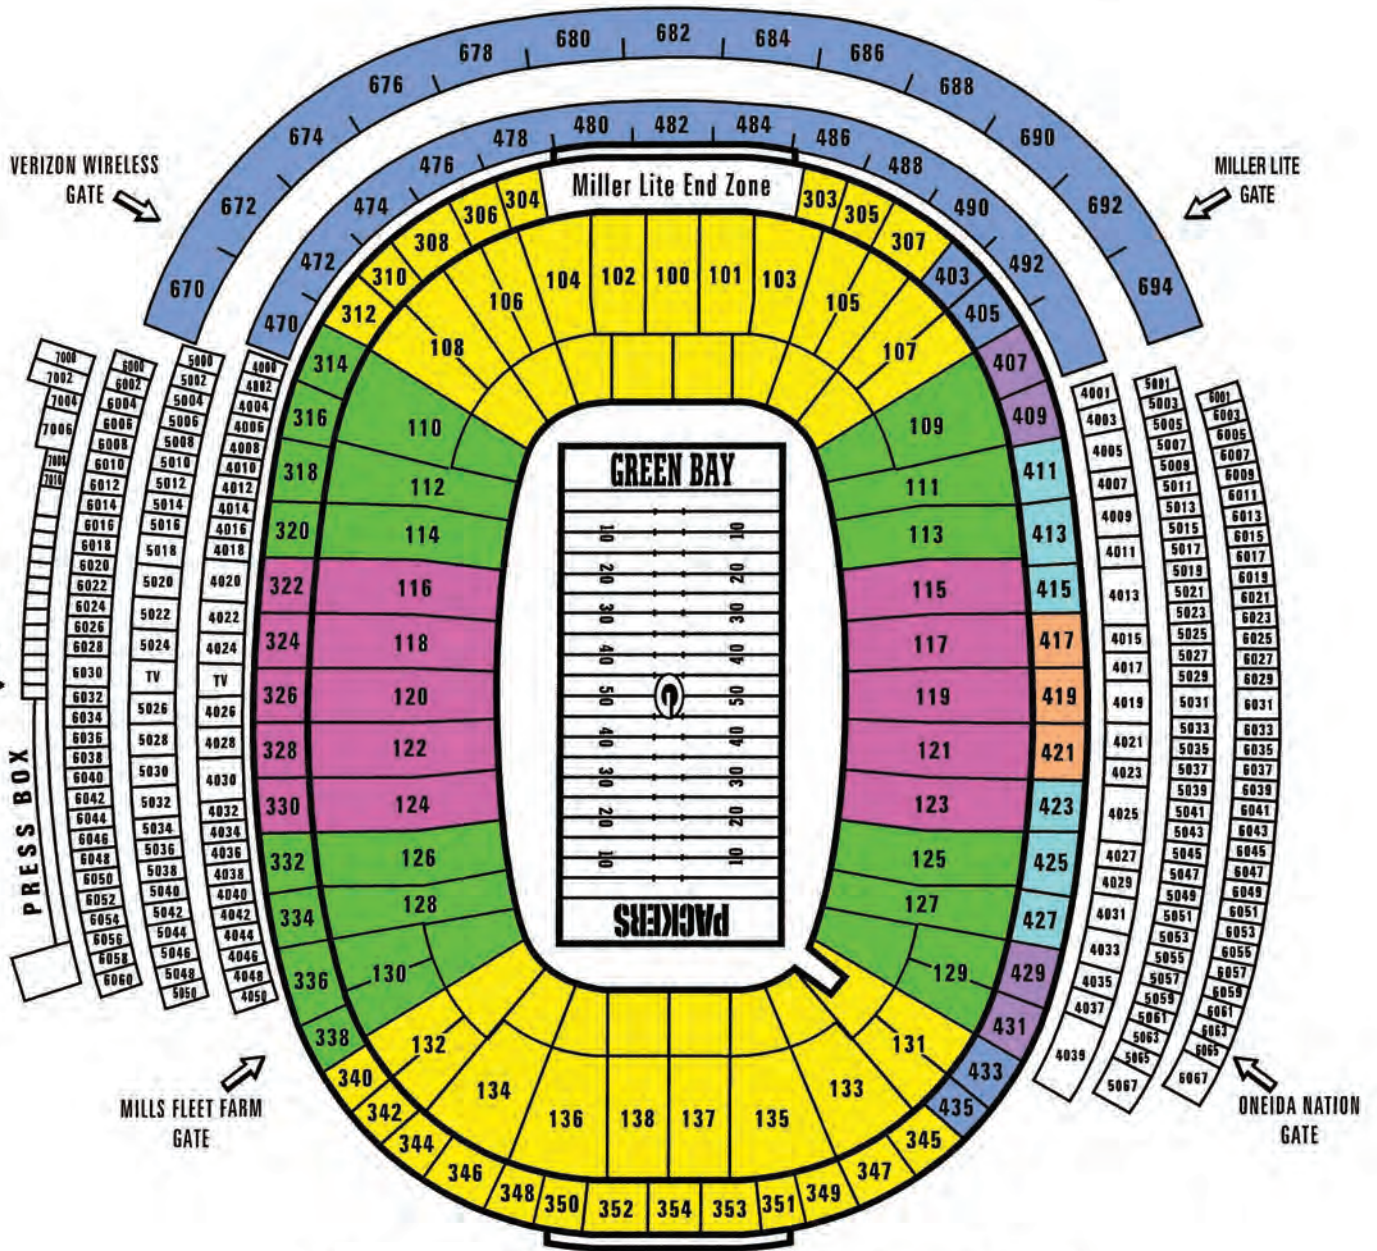

LAMBEAU FIELD

LOMBARDI AVENUE

Club Seats

General Seats

←
TO RIDGE ROAD

→
TO ONEIDA STREET

\$304

\$83

\$272

\$73

\$243

\$67

\$212